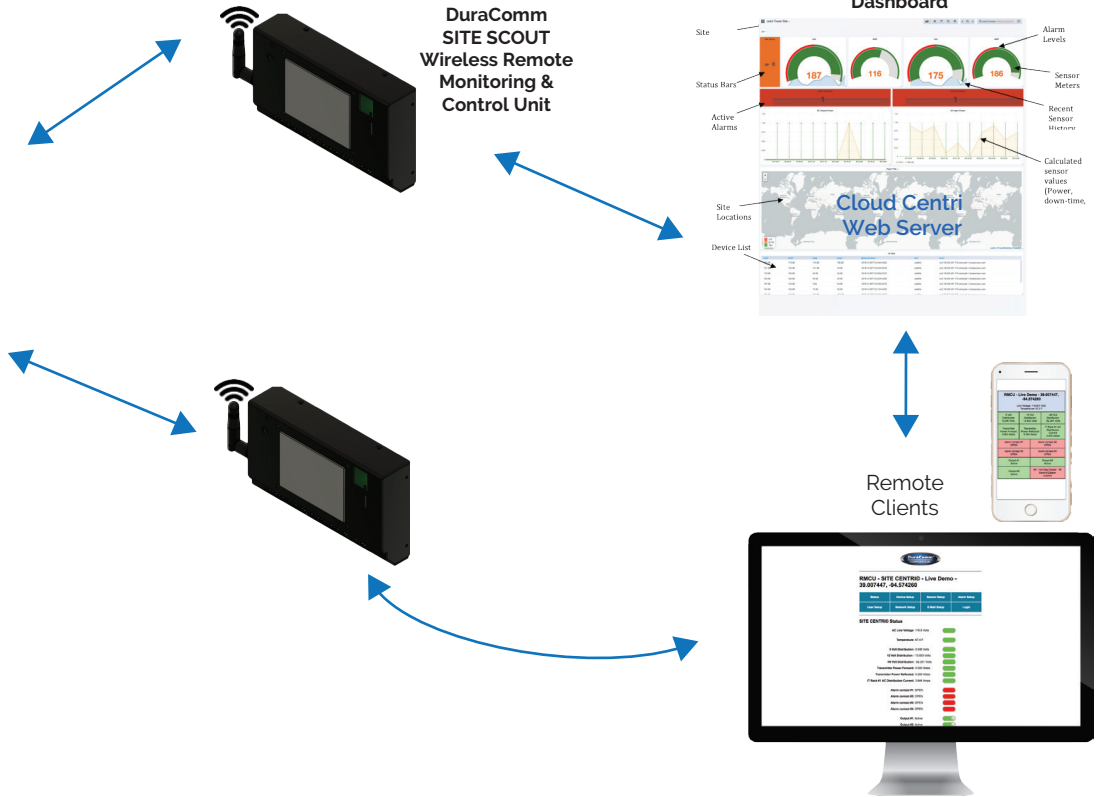

BDA/DAS & Small Cell Network

Wireless aggregation of data from multiple sources

Communication Equipment Rack

Easy installation and expandability

Portable Equipment Rack

Wireless monitoring from any location