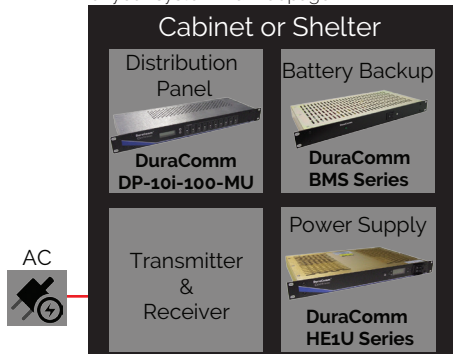

Distributed Power Solution

DuraComm's EH series indoor/outdoor power enclosures provide power and battery backup for each node in your network.

DuraComm's rack mount power equipment provides the primary power and battery backup for your main transmitters and receivers. Our remote site monitoring provides the real time status and control of your system via webpage.

Centralized Power Solution

DuraComm's high power rack mount equipment provides the power, distribution, and battery backup for your entire system. Our remote site monitoring provides the real time status and control of your system via webpage.

DuraComm's rack mount power equipment provides the primary power and battery backup for your main transmitters and receivers. Our remote site monitoring provides the real time status and control of your system via webpage.