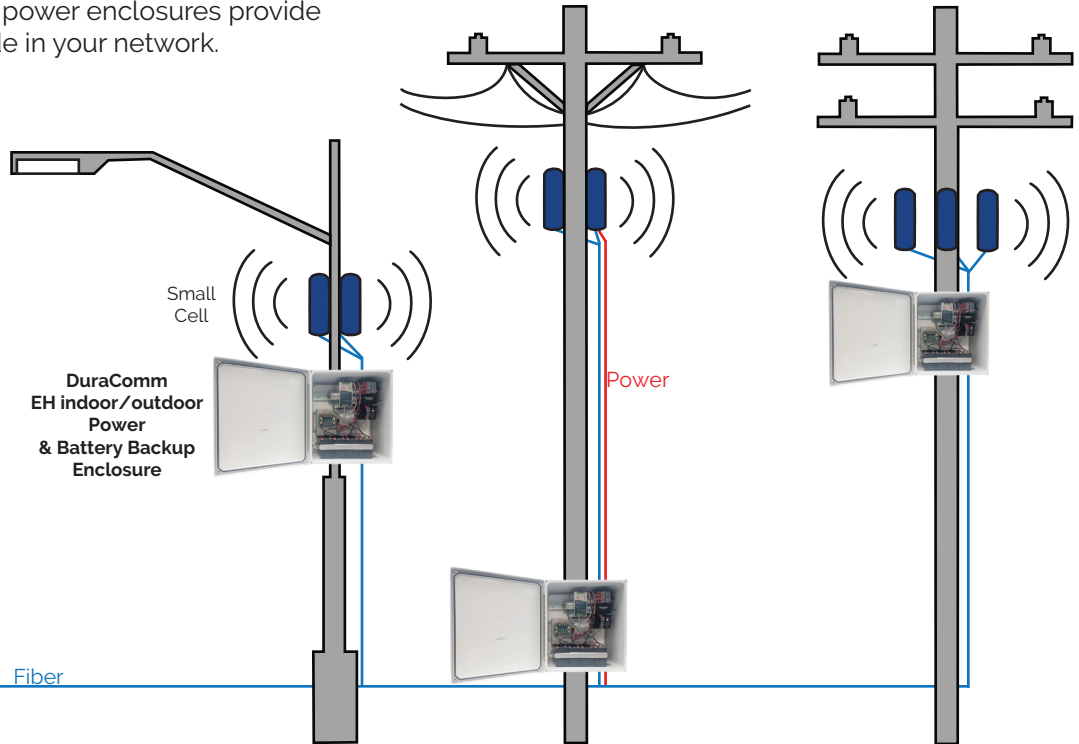

Distributed Power Solution

DuraComm's EH series indoor/outdoor power enclosures provide power and battery backup for each node in your network.

DuraComm's rack mount power equipment provides the primary power and battery backup for your main transmitters and receivers. Our remote site monitoring provides the real time status and control of your system via webpage.

Centralized Power Solution

DuraComm's high power rack mount equipment provides the power, distribution, and battery backup for your entire system. Our remote site monitoring provides the real time status and control of your system via webpage.

DuraComm's rack mount power equipment provides the primary power and battery backup for your main transmitters and receivers. Our remote site monitoring provides the real time status and control of your system via webpage.