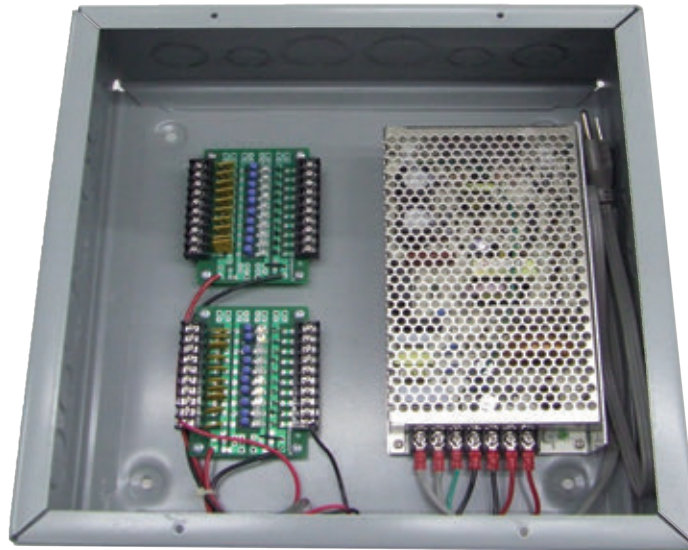

## SECURITY NEMA WITH 20 FUSED OUTPUTS

Weight - 9 lbs  
12" H x 12" W x 4" D

### FEATURES

- Sturdy NEMA 1 enclosure
- 20 PTC 1.3 amp individually fused circuits
- Connect and power 20 devices simultaneously
- Suitable for use with cameras, timers & CCTV equipment